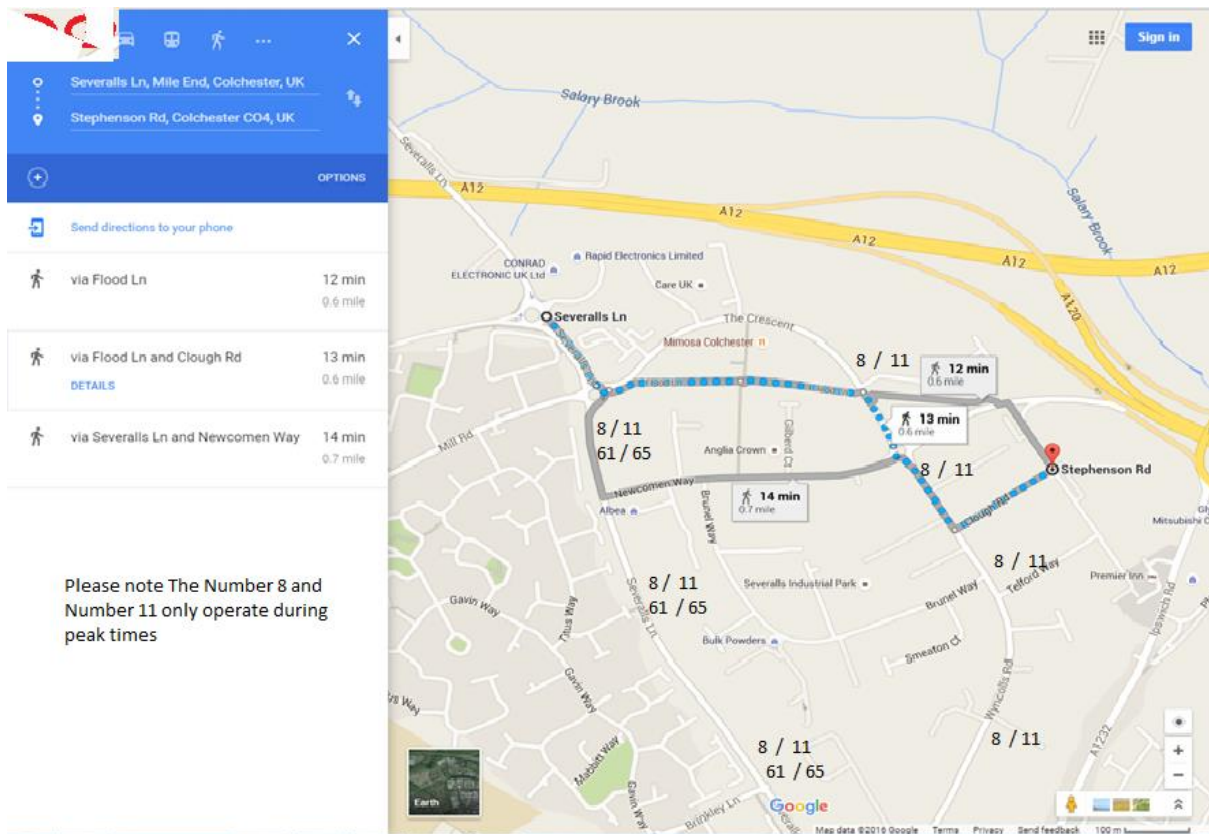

Car parking:

There is a limited number of visitor car parking available at Aspen House, on a first come first served basis. There is a 3 hour limit on these spaces. There is on road parking but please note that the business park can get very busy.

Public transport:

There are several bus stops in the area which are shown on the map below. The cost will vary depending on end location.

Bus routes 8 and 11 only operate during peak times and will travel through the Crescent.

There are also buses 61 and 65 operated by First buses, which is a 5 minutes' walk to Aspen House. Bus details can be found on the First Group bus website at: <http://www.firstgroup.com/uploads/maps/Colchester%20Network%20Map.pdf>

Arriva bus No 2 also runs to the Crescent: <https://www.arrivabus.co.uk/south-east/jobs/bus-drivers---colchester/Page 28 of 52>