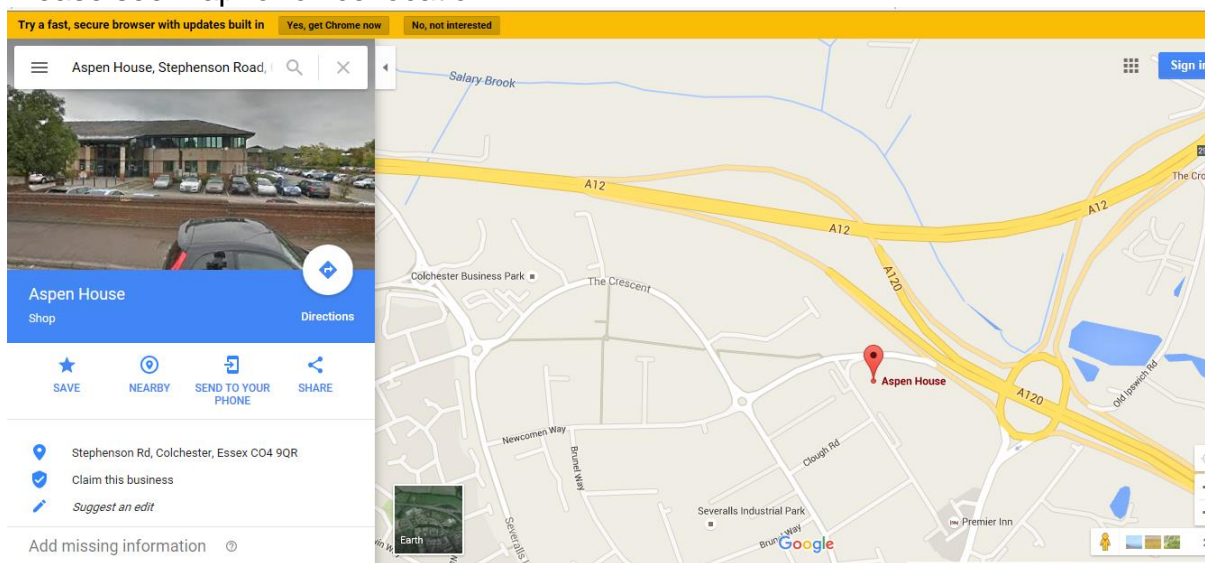

How to find us

Our address:

North East Essex Clinical Commissioning Group
Aspen House
Stephenson Road
Severalls Business Park
Colchester
CO4 9QR

Corporate Telephone Number: 01206 918700

Please see map for office location

Car parking:

There is a limited number of visitor car parking available at Aspen House, on a first come first served basis. There is a 3 hour limit on these spaces. There is on road parking but please note that the business park can get very busy.

Public transport:

There are several bus stops in the area which are shown on the map below. The cost will vary depending on end location.

Bus routes 8 and 11 only operate during peak times and will travel through the Crescent.

Arriva bus No 2 also runs to the Crescent: <https://www.arrivabus.co.uk/south-east/jobs/bus-drivers---colchester/Page 28 of 52>